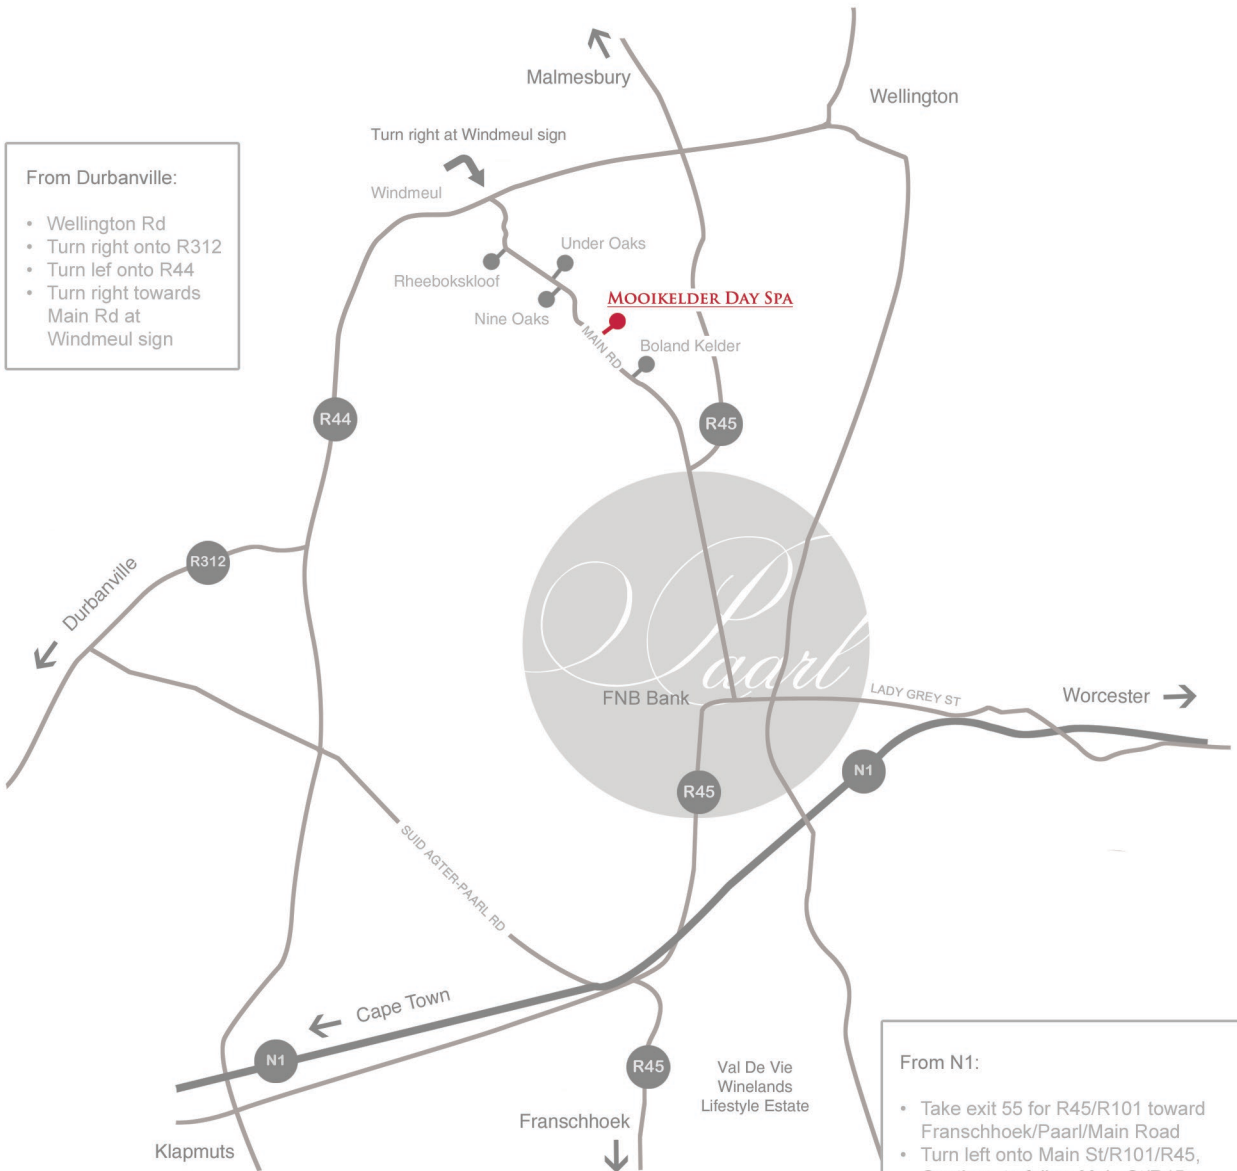

• 1835 •

MOOIKELDER

Map

From Durbanville:

- Wellington Rd
- Turn right onto R312
- Turn left onto R44
- Turn right towards Main Rd at Windmeul sign

From N1:

- Take exit 55 for R45/R101 toward Franschhoek/Paarl/Main Road
- Turn left onto Main St/R101/R45, Continue to follow Main St/R45
- After about 4,9 km the Main Rd makes a right bend onto Lady Grey St
- After about 70 m take the 1st left which continues as Main St
- From this left turn, continue 5,4 km on Main Rd (out of town). You will see the banners for Mooikelder on your right hand side.

Distances:

- Durbanville via R312.....37min
- Franschhoek.....25min
- Stellenbosch.....25min
- Wellington.....10min